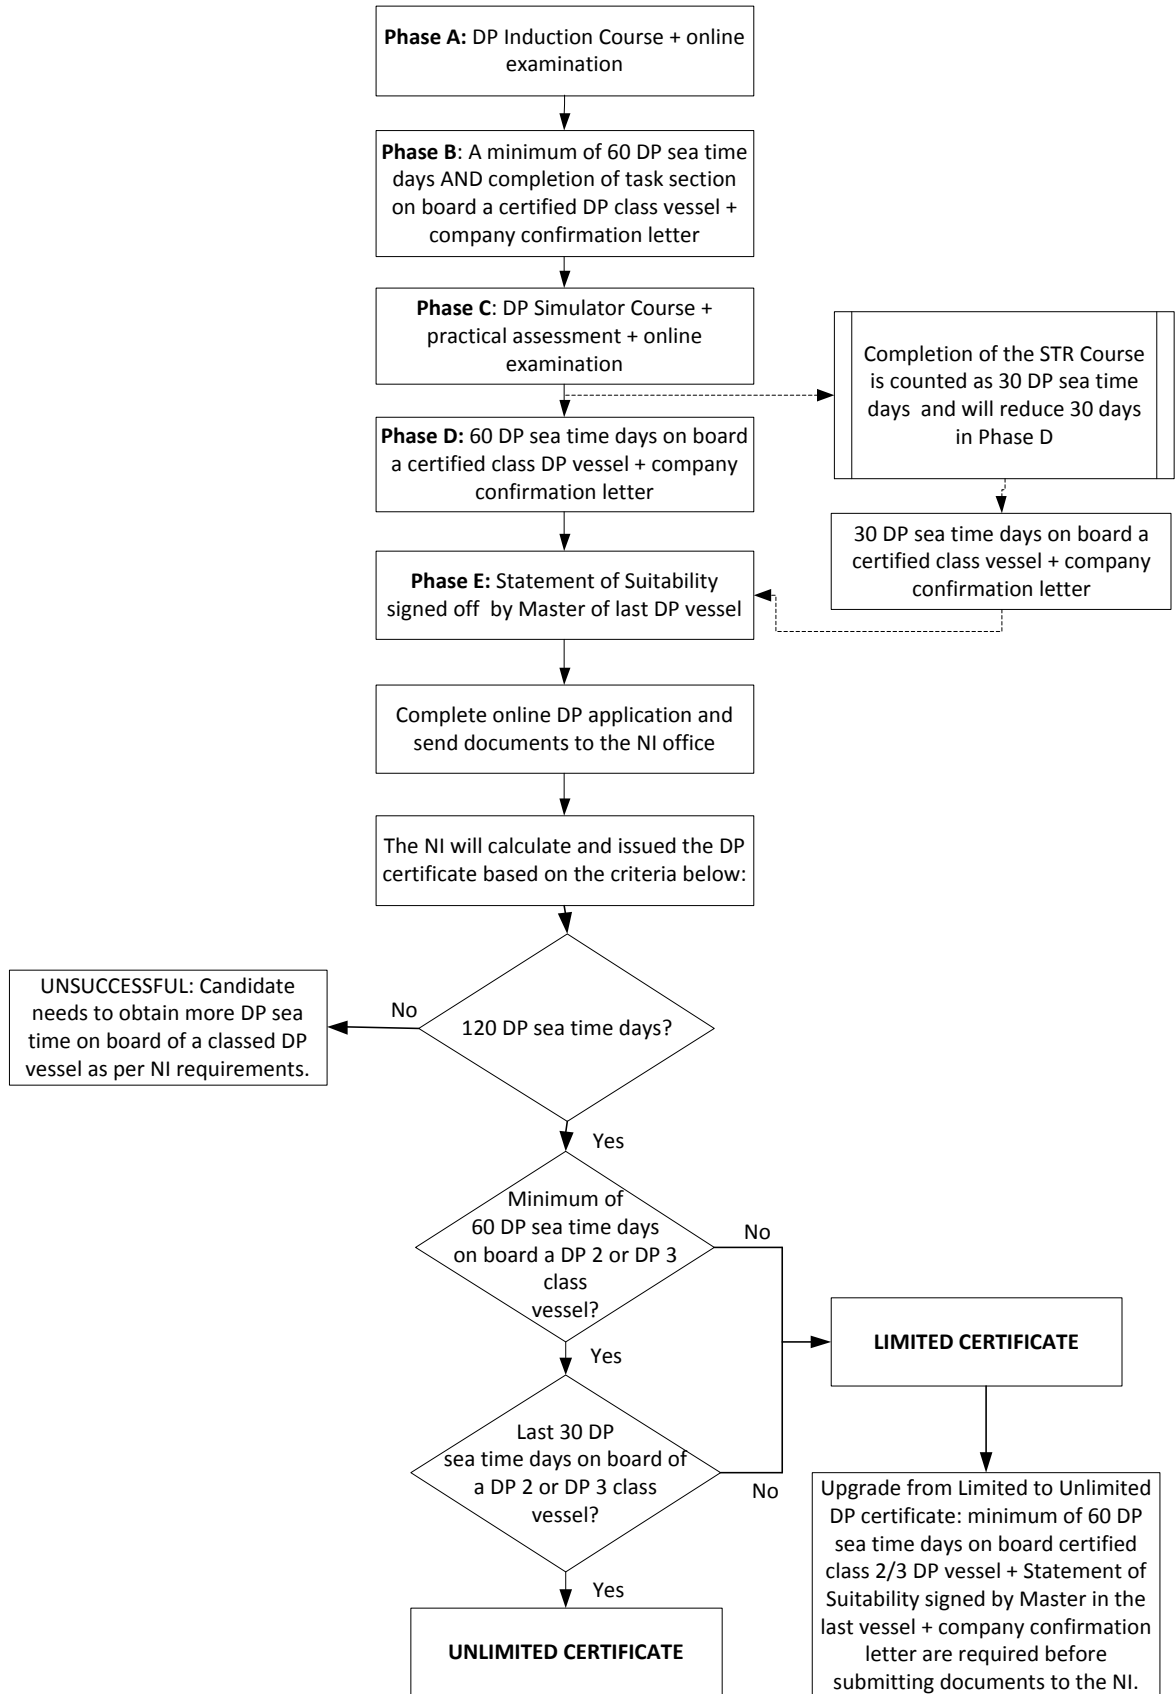

OFFSHORE LIMITED/UNLIMITED DP CERTIFICATE FLOWCHART

The components of the scheme are set out in the following flowchart. To obtain a DP Operator Certificate (Limited and Unlimited) the route outlined below must be followed.

The old scheme route to obtain a DP Operator Certificate can be found on our website on the DP Help Page <http://www.nialexisplatform.org/dp-help-page/offshore/requirements/>